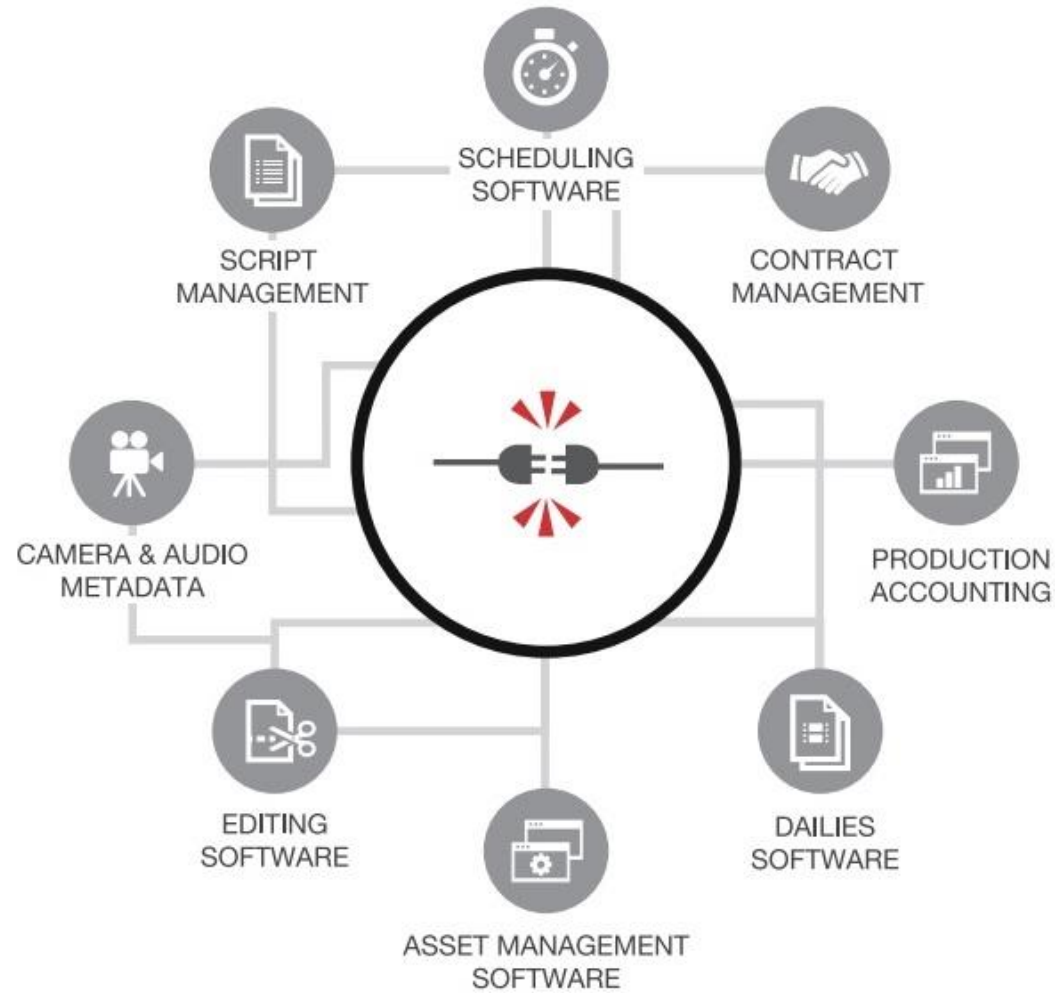

Silos of TV and Film Production Data

MarkLogic Data Hub Solution for Film and Television

MarkLogic Data Hub Solution

Production Data Hub for Television & Film Workflow