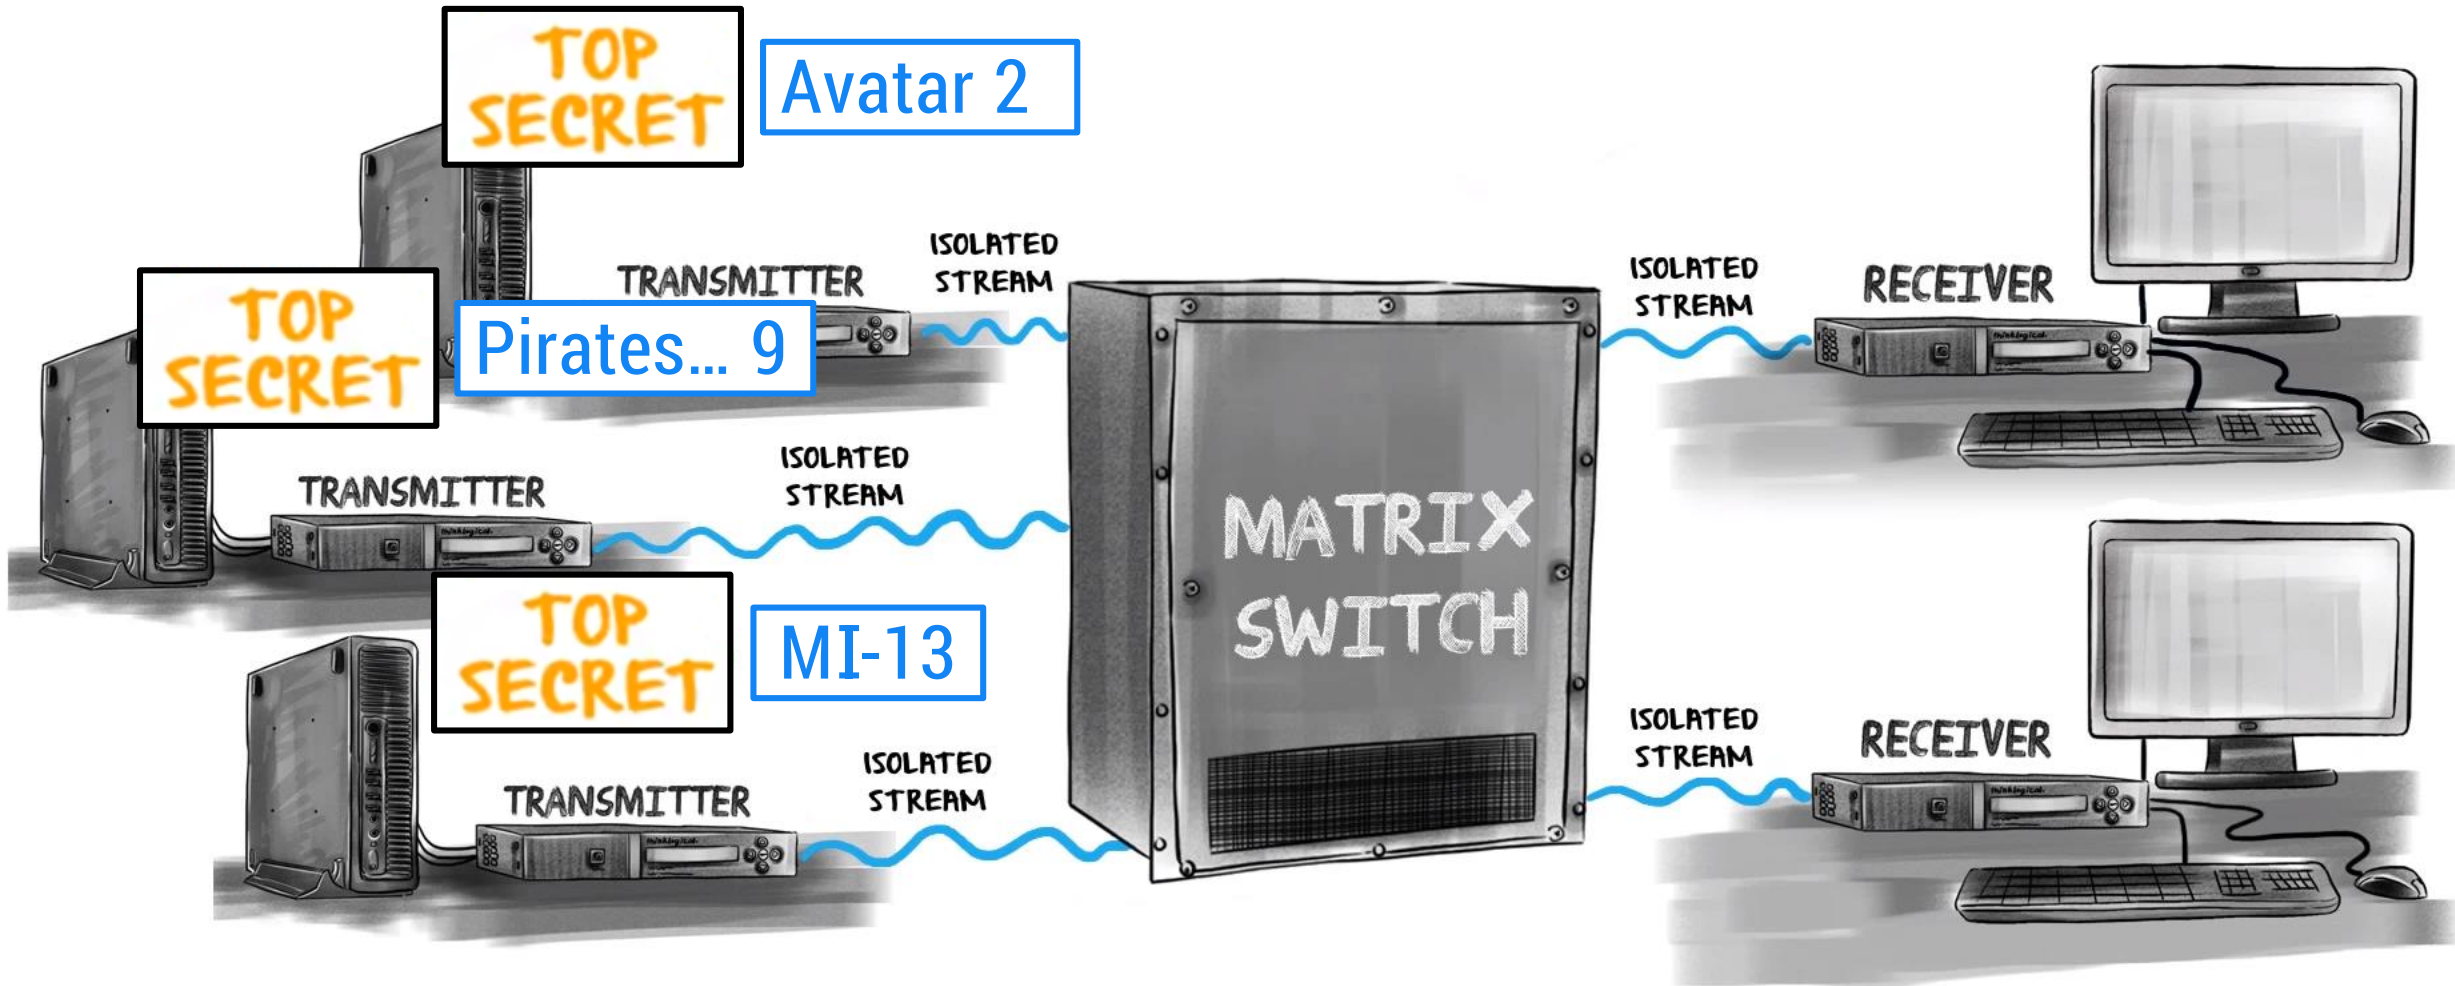

MULTIPLE CLASSIFICATIONS THROUGH A SINGLE SWITCH

ANY TO ANY SWITCHING CAPABILITY