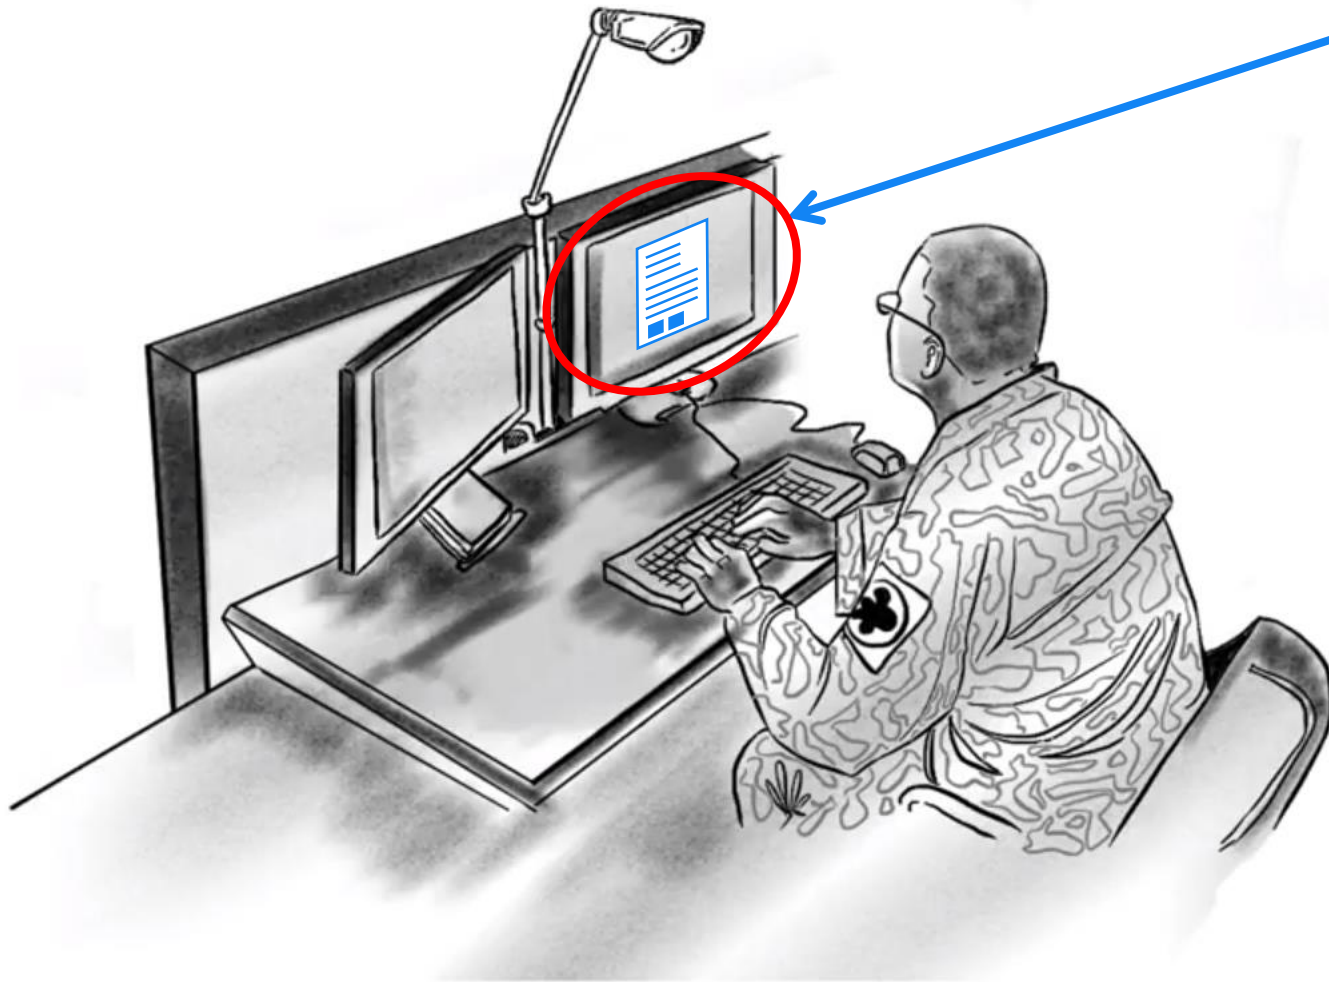

Email Attachments?