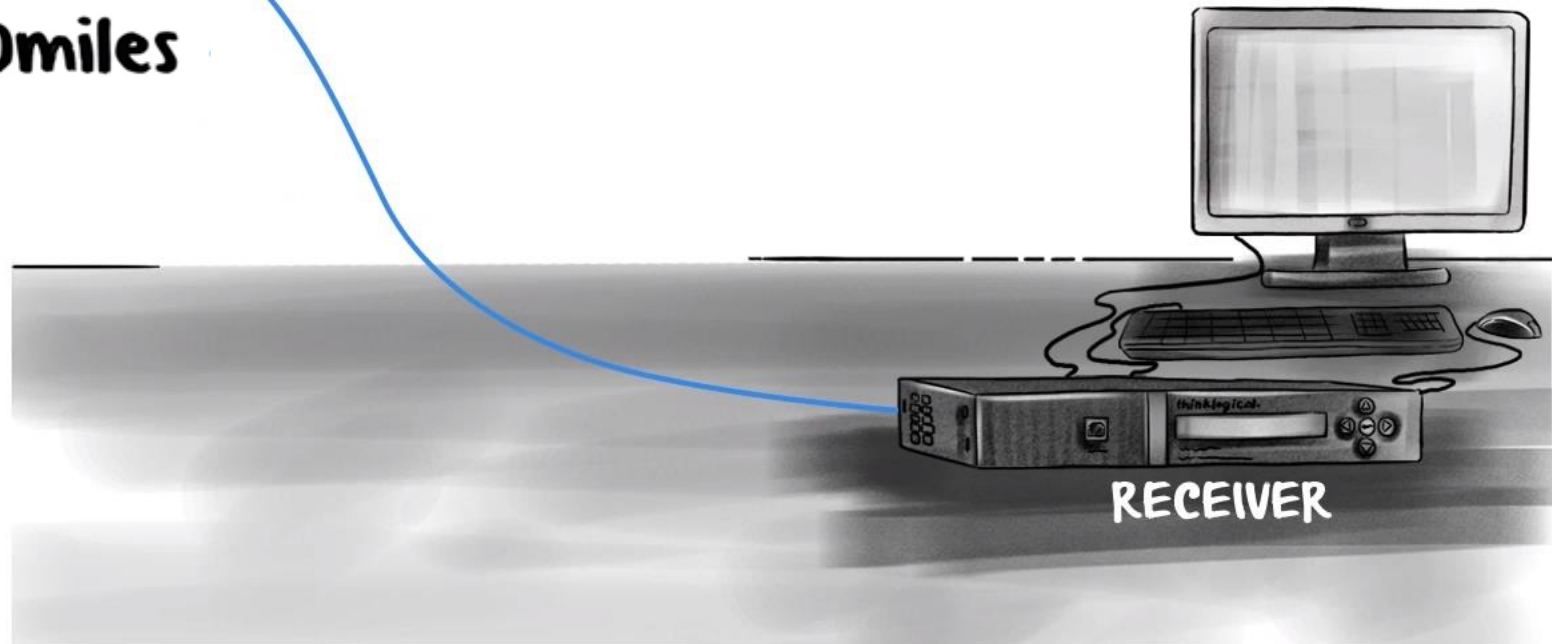

2X

- Uncompressed 4K DCI
- 4:4:4 chroma-subsampling
- 30-bits-per-pixel color depth
- Up to 60 fps

80km/50miles