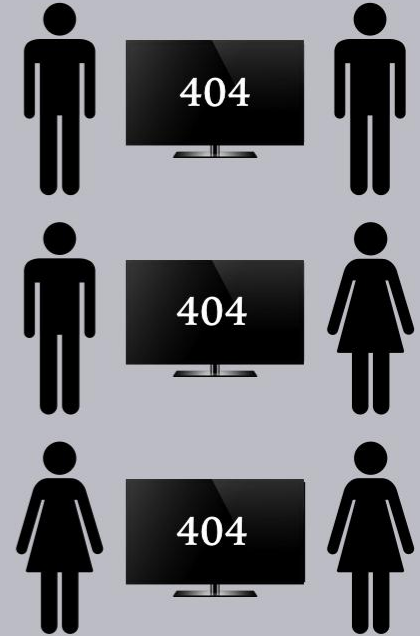

DISRUPTIVE FORCES: REAL-TIME MONITORING & WATERMARK DETECTION

Real-Time Monitoring with On-Board Watermark Detection Automatically Retrieves, Identifies and Disables the Subscriber Account Disrupting the Illicit Stream.