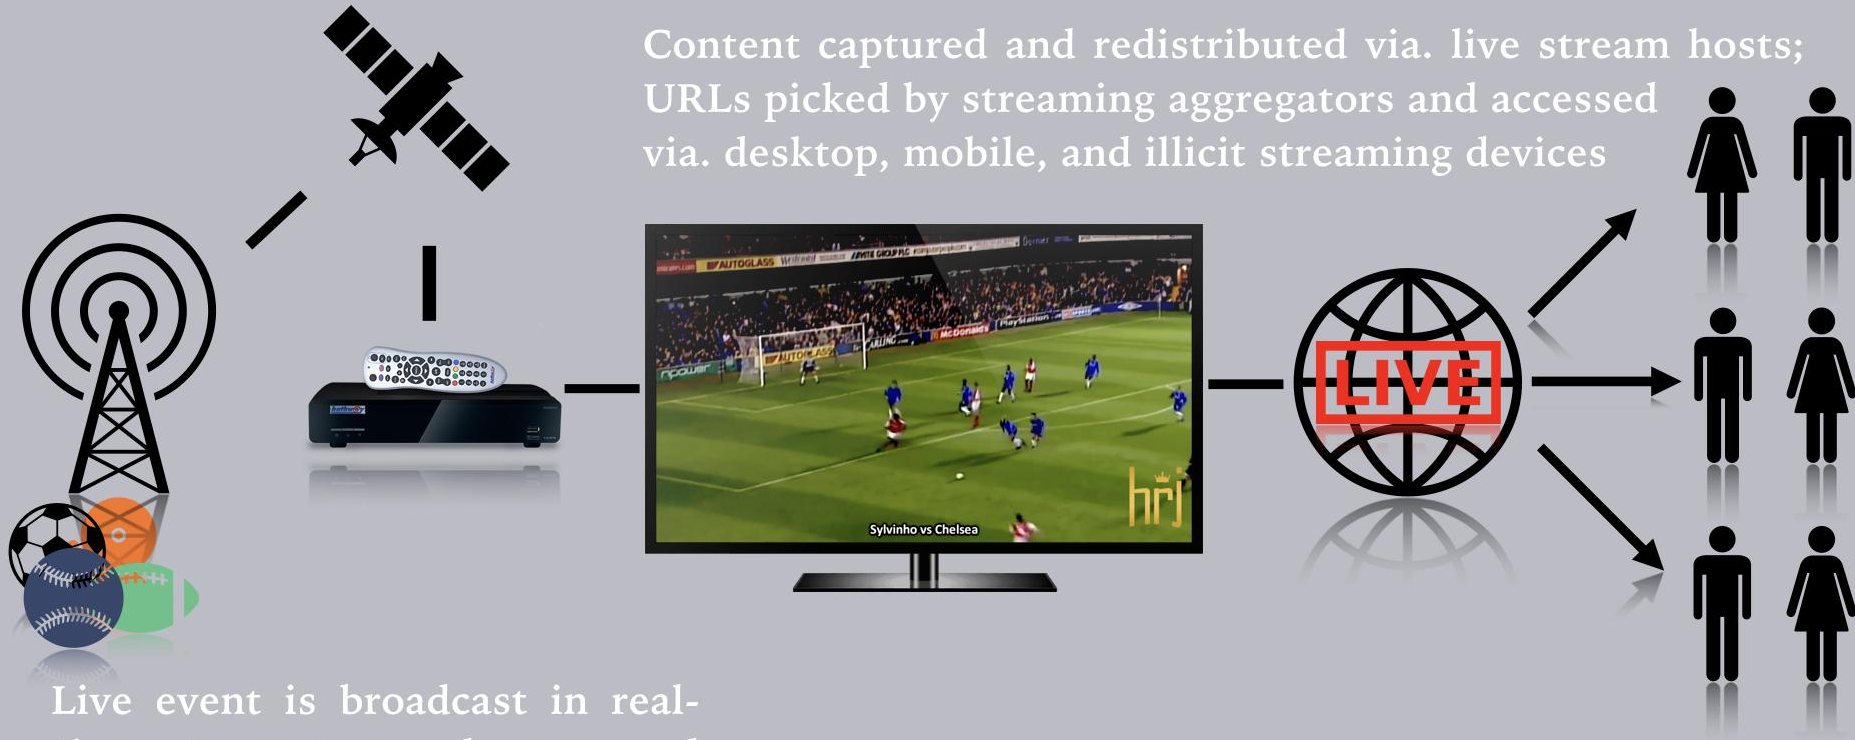

# THE COLLABORATION BETWEEN SUPER- FAST WM DETECTION AND MONITORING TO STOP PIRACY IN ITS TRACKS

---

As combatting live broadcast piracy becomes the new norm for rights holders we'll look at how the relationship between forensic watermarking and automated web-crawling with real-time watermark detection can disrupt pirated streams. A fireside chat. 🔥

# FROM THE FIELD TO THE WEB: HOW LIVE BROADCAST BECOME ILLICIT STREAMS

Content captured and redistributed via. live stream hosts; URLs picked by streaming aggregators and accessed via. desktop, mobile, and illicit streaming devices

Live event is broadcast in real-time to set top boxes and subscriber streaming portals

# DISRUPTIVE FORCES: REAL-TIME MONITORING & WATERMARK DETECTION

Real-Time Monitoring with On-Board Watermark Detection Automatically Retrieves, Identifies and Disables the Subscriber Account Disrupting the Illicit Stream.