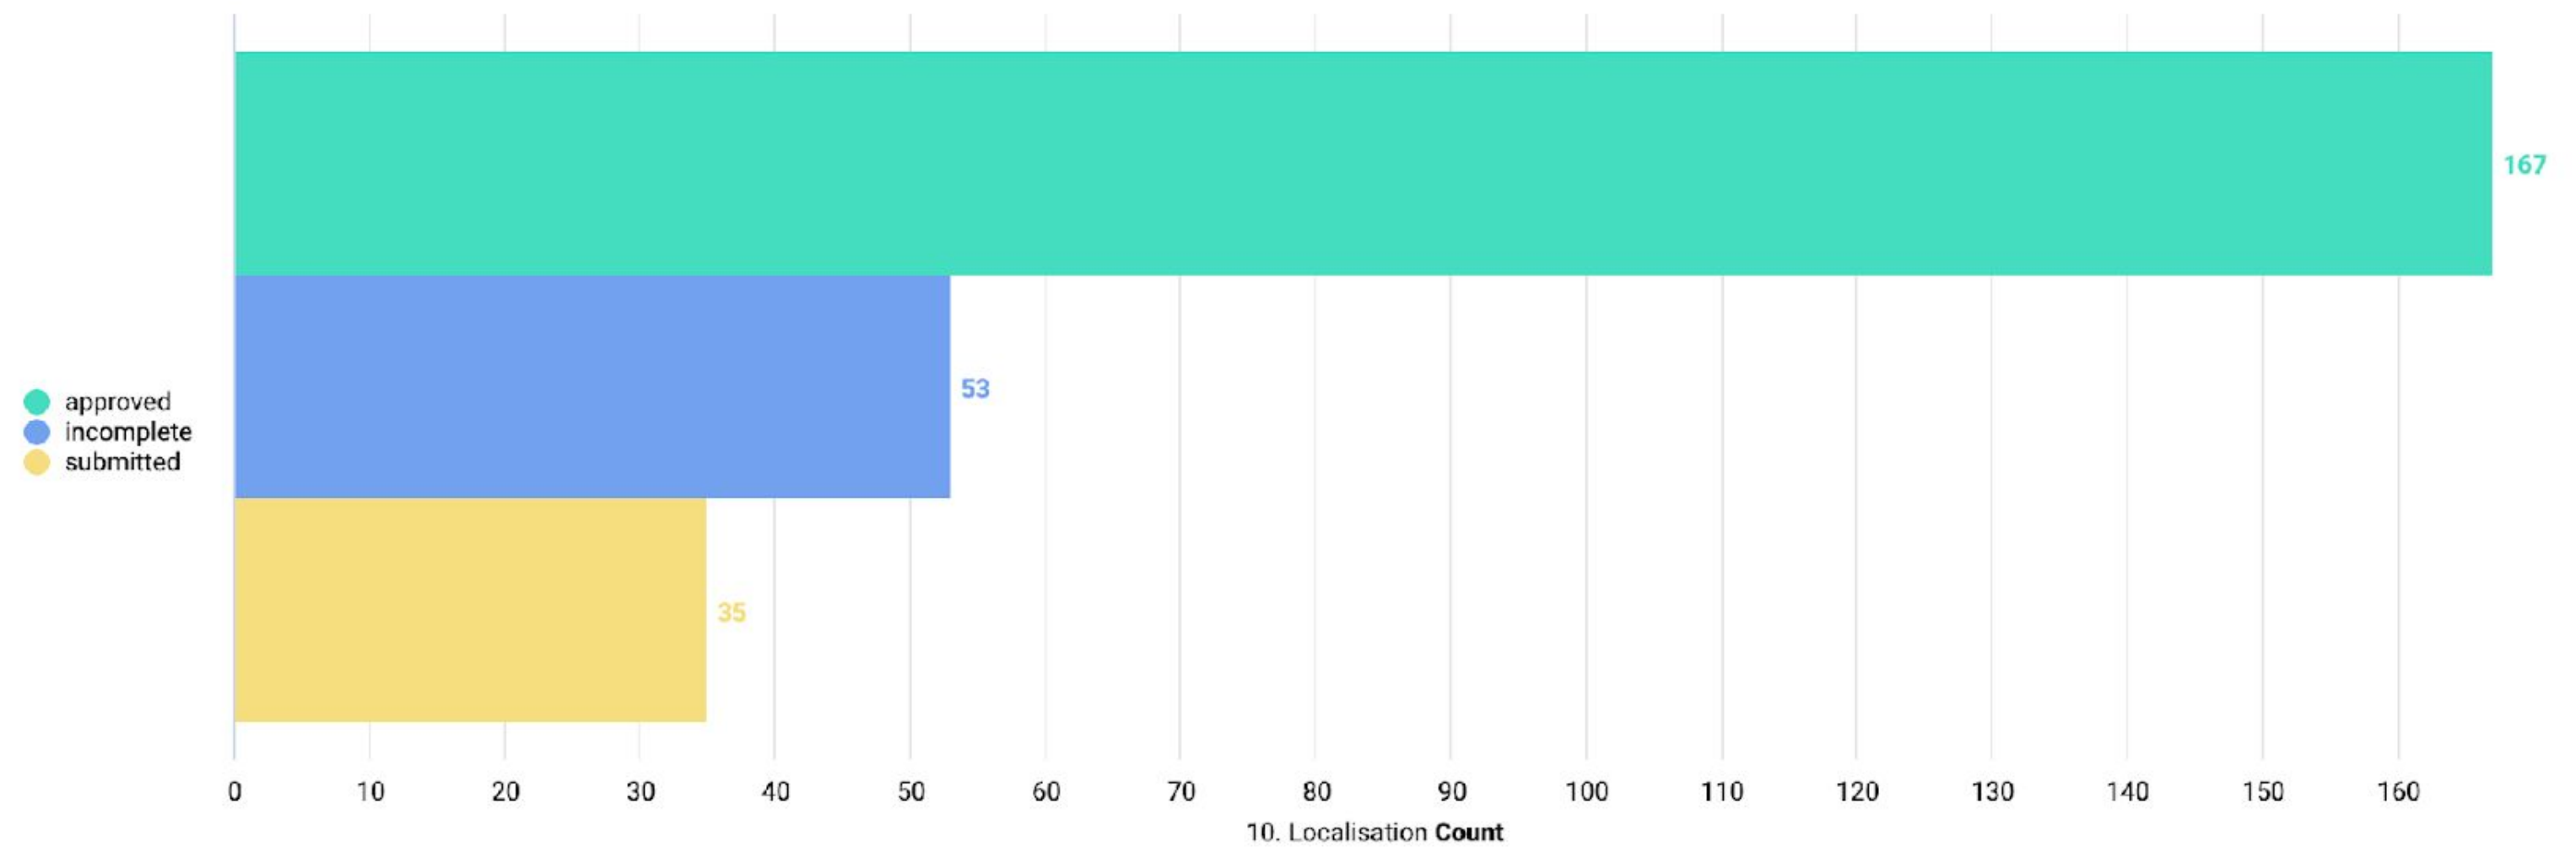

D2C • Portugal April Titles

D2C • Central Europe April Titles

D2C • Germany April Titles

Total Localisation Orders over the L...

Last 30 Days of Localisation Language Orders by Status

Last 30 Days Dubbing Orders by La...