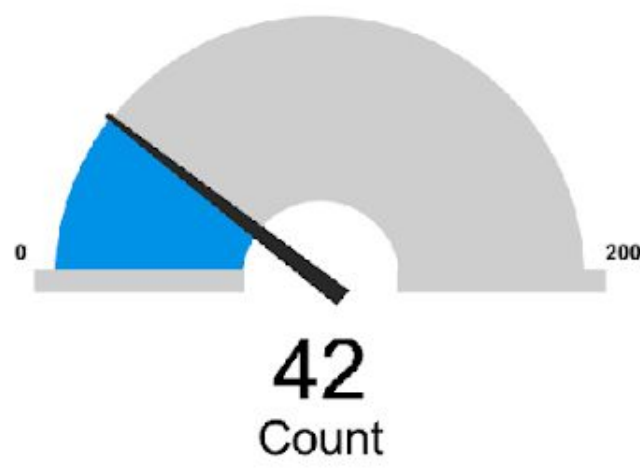

D2C • Portugal April Titles

D2C • Central Europe April Titles

D2C • Germany April Titles

Total Localisation Orders over the L...

Last 30 Days of Localisation Language Orders by Status

Last 30 Days Dubbing Orders by La...