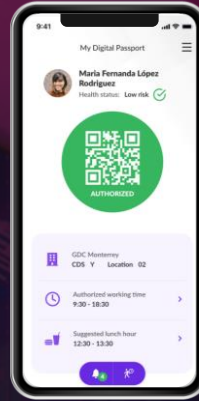

FRAMEWORK FOR INTELLIGENT
DIGITAL AUTOMATION

Global Presence

Serving Fortune
Global 500 Companies

Leading Service Provider
from Latin America

World Health
Organization

Social Distancing

Viral & Antibody Test
Management

Contact Tracing

Command Center

Personal App

Access Control App

Occupancy App

Cognitive Chatbot

Enterprise API Connectivity

Digital Passport