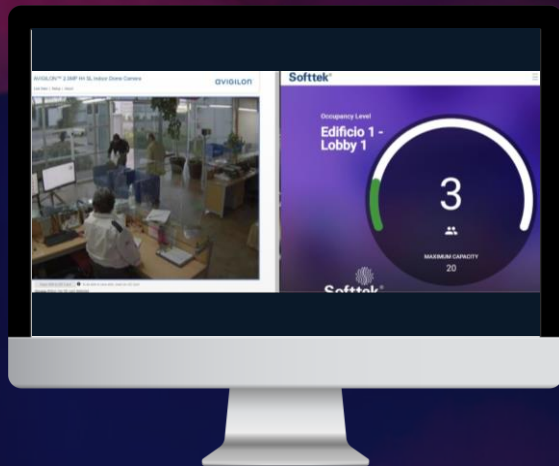

FRAMEWORK FOR INTELLIGENT
DIGITAL AUTOMATION

Global Presence

Serving Fortune
Global 500 Companies

Leading Service Provider
from Latin America

World Health
Organization

Social Distancing

Viral & Antibody Test
Management

Contact Tracing

Command Center

Personal App

Access Control App

Occupancy App

Cognitive Chatbot

Enterprise API Connectivity

Digital Passport

Access Control

Doctor Follow-up

Hoteling

Rotation

Test Management

Express Visit

Contact Tracing

Work Area Digitization