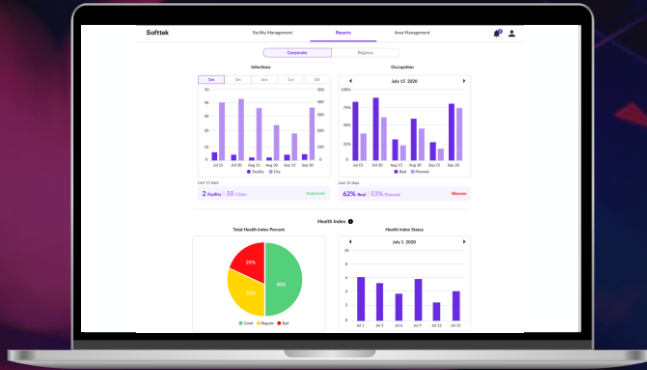

FRAMEWORK FOR INTELLIGENT
DIGITAL AUTOMATION

Global Presence

Serving Fortune
Global 500 Companies

Leading Service Provider
from Latin America

World Health
Organization

Social Distancing

Viral & Antibody Test
Management

Contact Tracing

Command Center

Personal App

Access Control App

Occupancy App

Cognitive Chatbot

Enterprise API Connectivity

Digital Passport