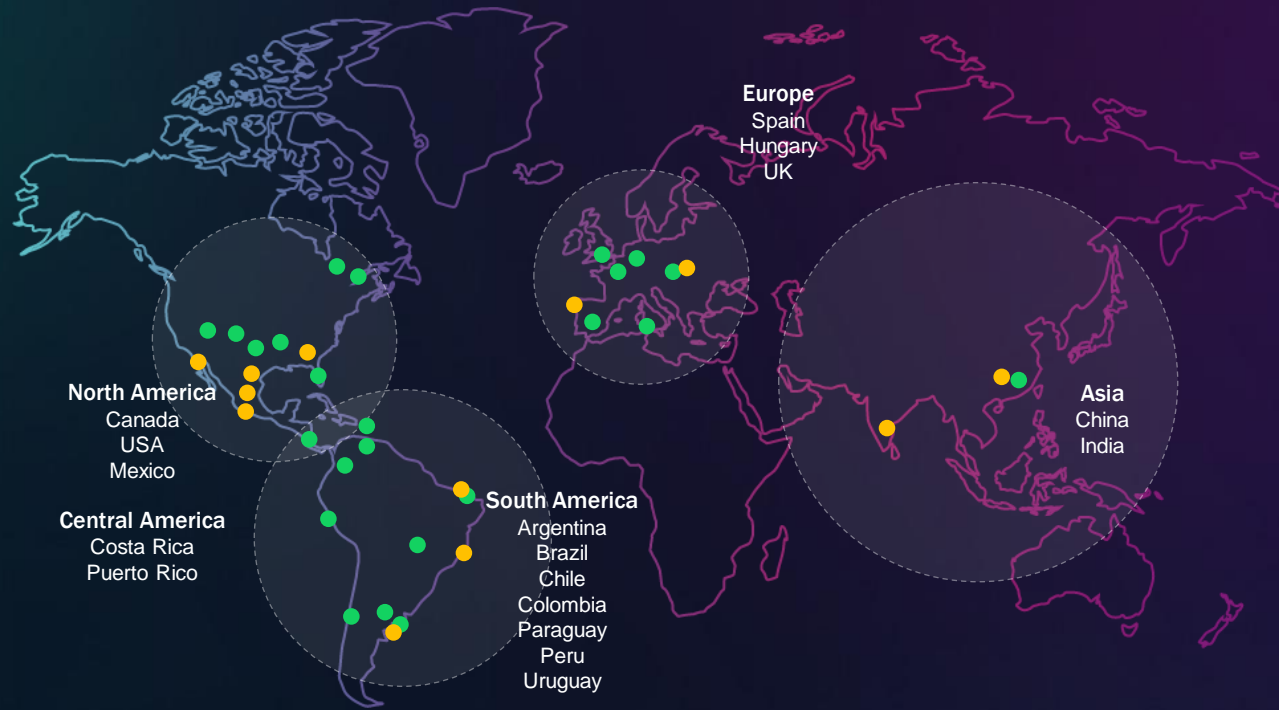

How did Frida and Diego inspire us?

15,000+ Professionals

12 Global Delivery Centers

- Global Delivery Centers ●
- Main Sales & Operation Office ●
- Nearshore Coverage Areas ○

diego
resilient
BY SOFTEK

FRIDA

FRAMEWORK FOR INTELLIGENT
DIGITAL AUTOMATION

Global Presence

Serving Fortune
Global 500 Companies

Leading Service Provider
from Latin America

World Health
Organization

Social Distancing

Viral & Antibody Test
Management