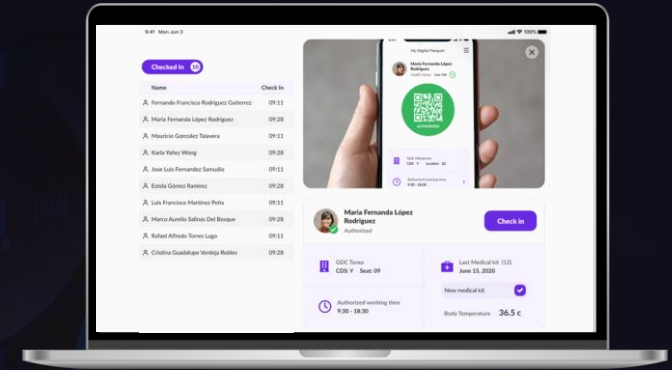

FRAMEWORK FOR INTELLIGENT
DIGITAL AUTOMATION

Global Presence

Serving Fortune
Global 500 Companies

Leading Service Provider
from Latin America

World Health
Organization

Social Distancing

Viral & Antibody Test
Management

Contact Tracing

Command Center

Personal App

Access Control App

Occupancy App

Cognitive Chatbot

Enterprise API Connectivity

Digital Passport