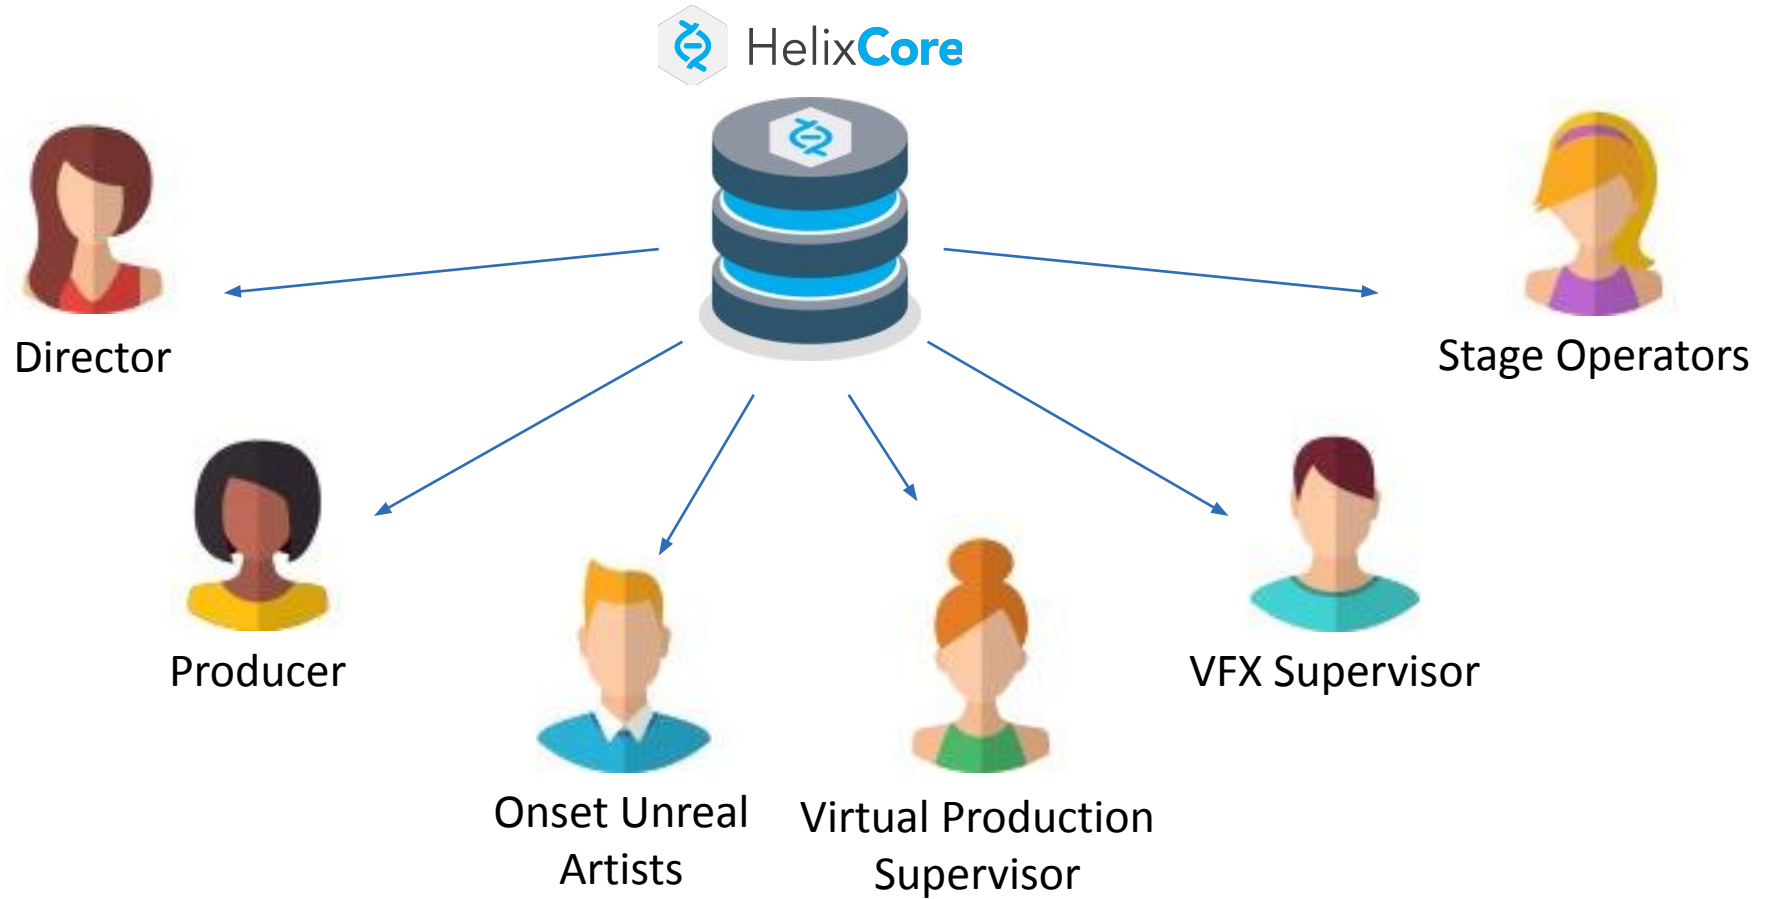

On-Set Production