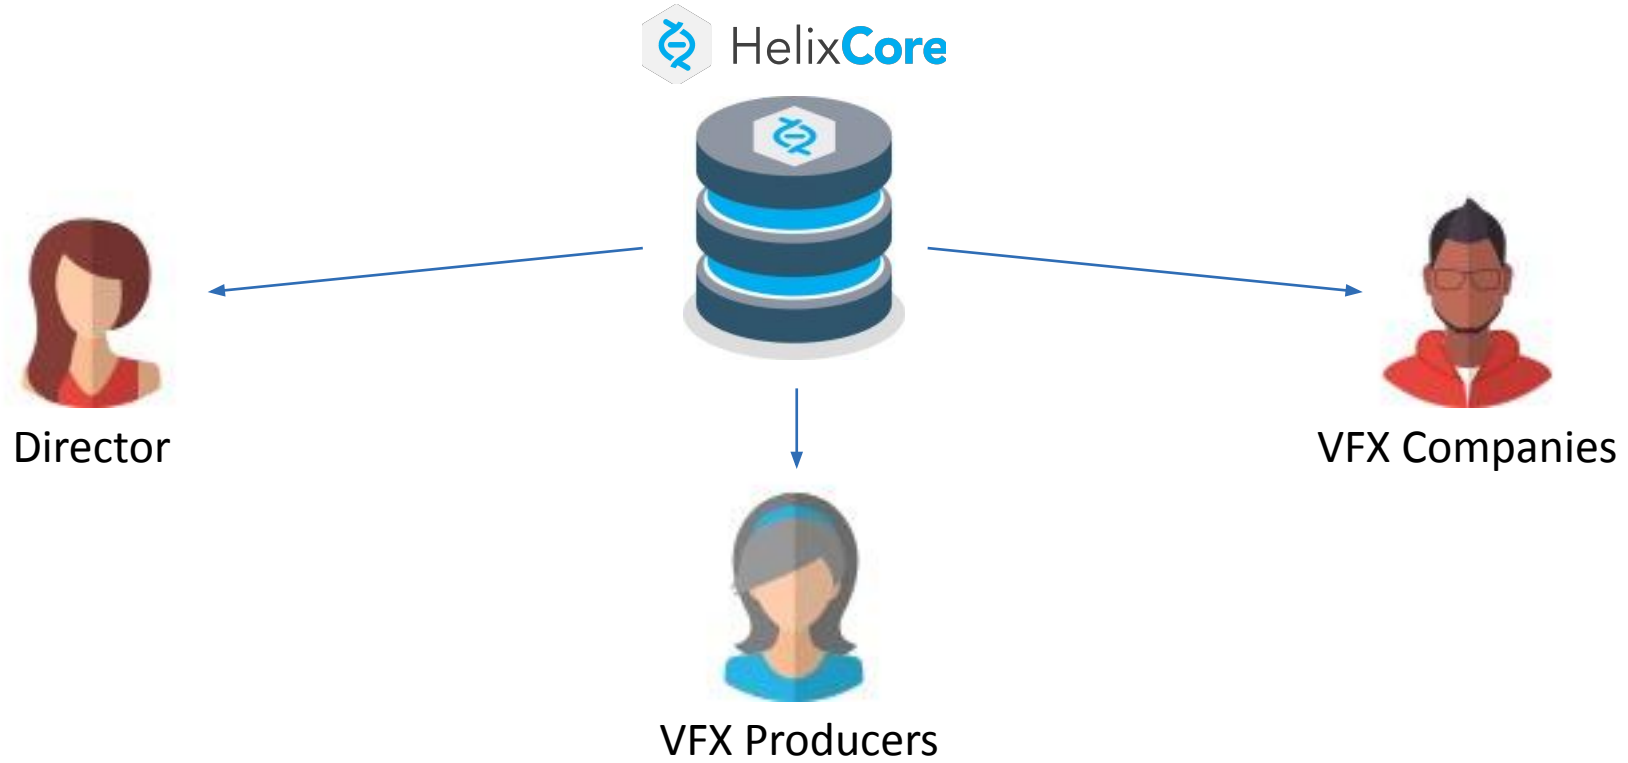

Post-Production