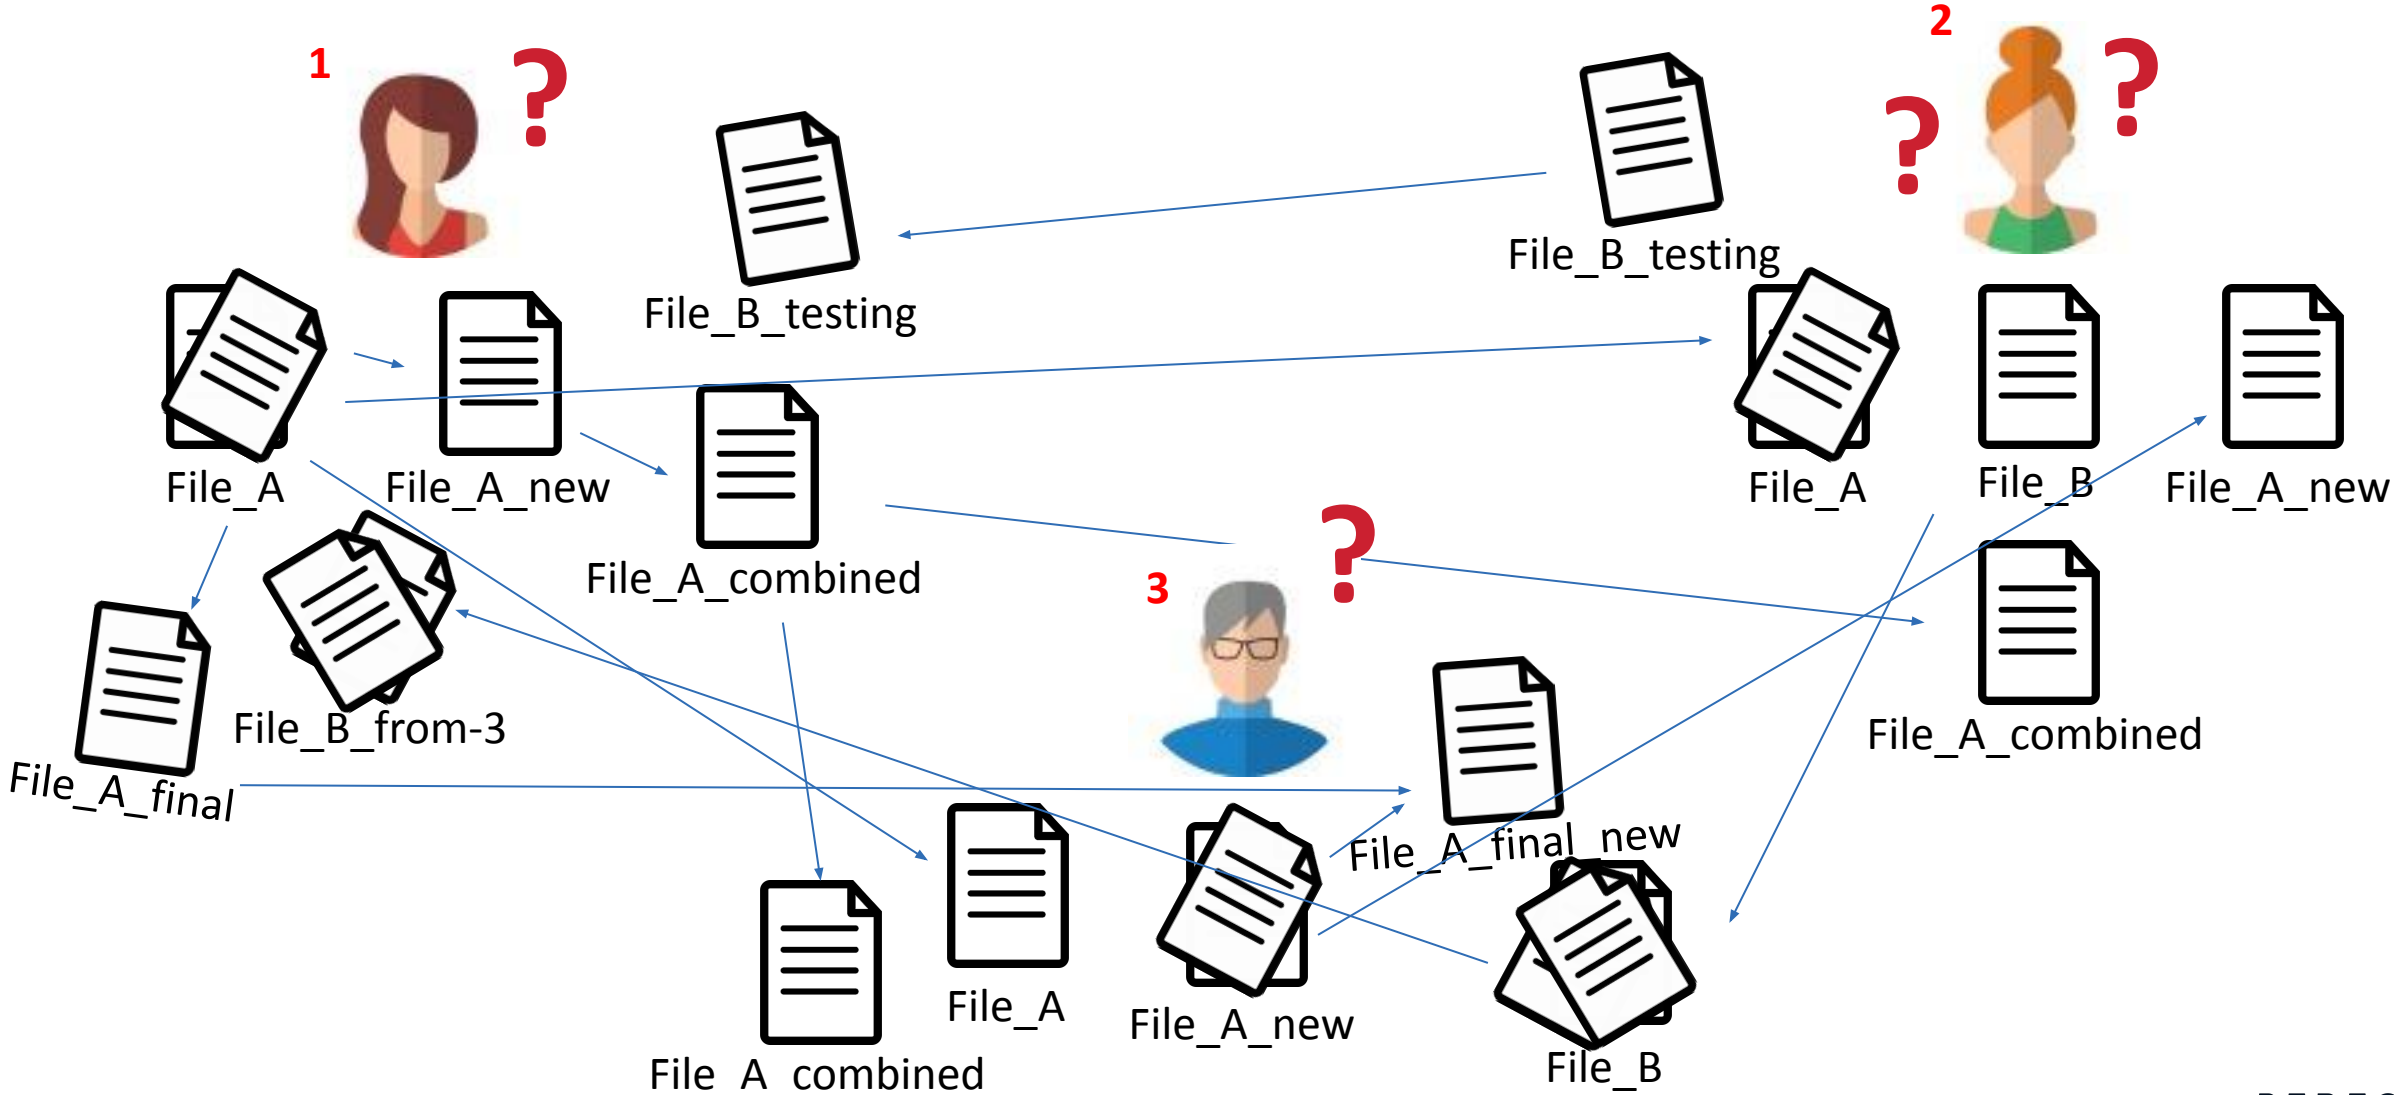

Better Data Management to Keep Virtual Productions on Time & on Budget

An Introduction to Perforce and Our Versioning & Collaboration Suite

A group of people in a meeting looking at a laptop screen. The image is dark blue and semi-transparent, with a white text box overlaid on the left side. The text box contains the title 'Version Control 101'.

Version Control 101

What Is Version Control?

Without Version Control

With Version Control

A group of people in a meeting, looking at a laptop screen. The image is overlaid with a dark blue filter. A blue-bordered box contains the text.

Where Does It Fit?
How Does It Help?

A group of people in a meeting, with a blue overlay containing text. The background is a dark blue-tinted photograph of several people gathered around a table, looking at a laptop. The text is white and set against a semi-transparent blue rectangular background.

Start new discussion

Project Level Access Control

The screenshot displays a project management interface with a grid of project cards. At the top, there are tabs for "38 Studios", "Bizarre Creations", and "vk-test". Below the tabs, there are navigation options: "My projects" (underlined) and "All projects". On the right, there is a "Most recent" dropdown menu, a search bar labeled "Search for project", and a blue "+" button.