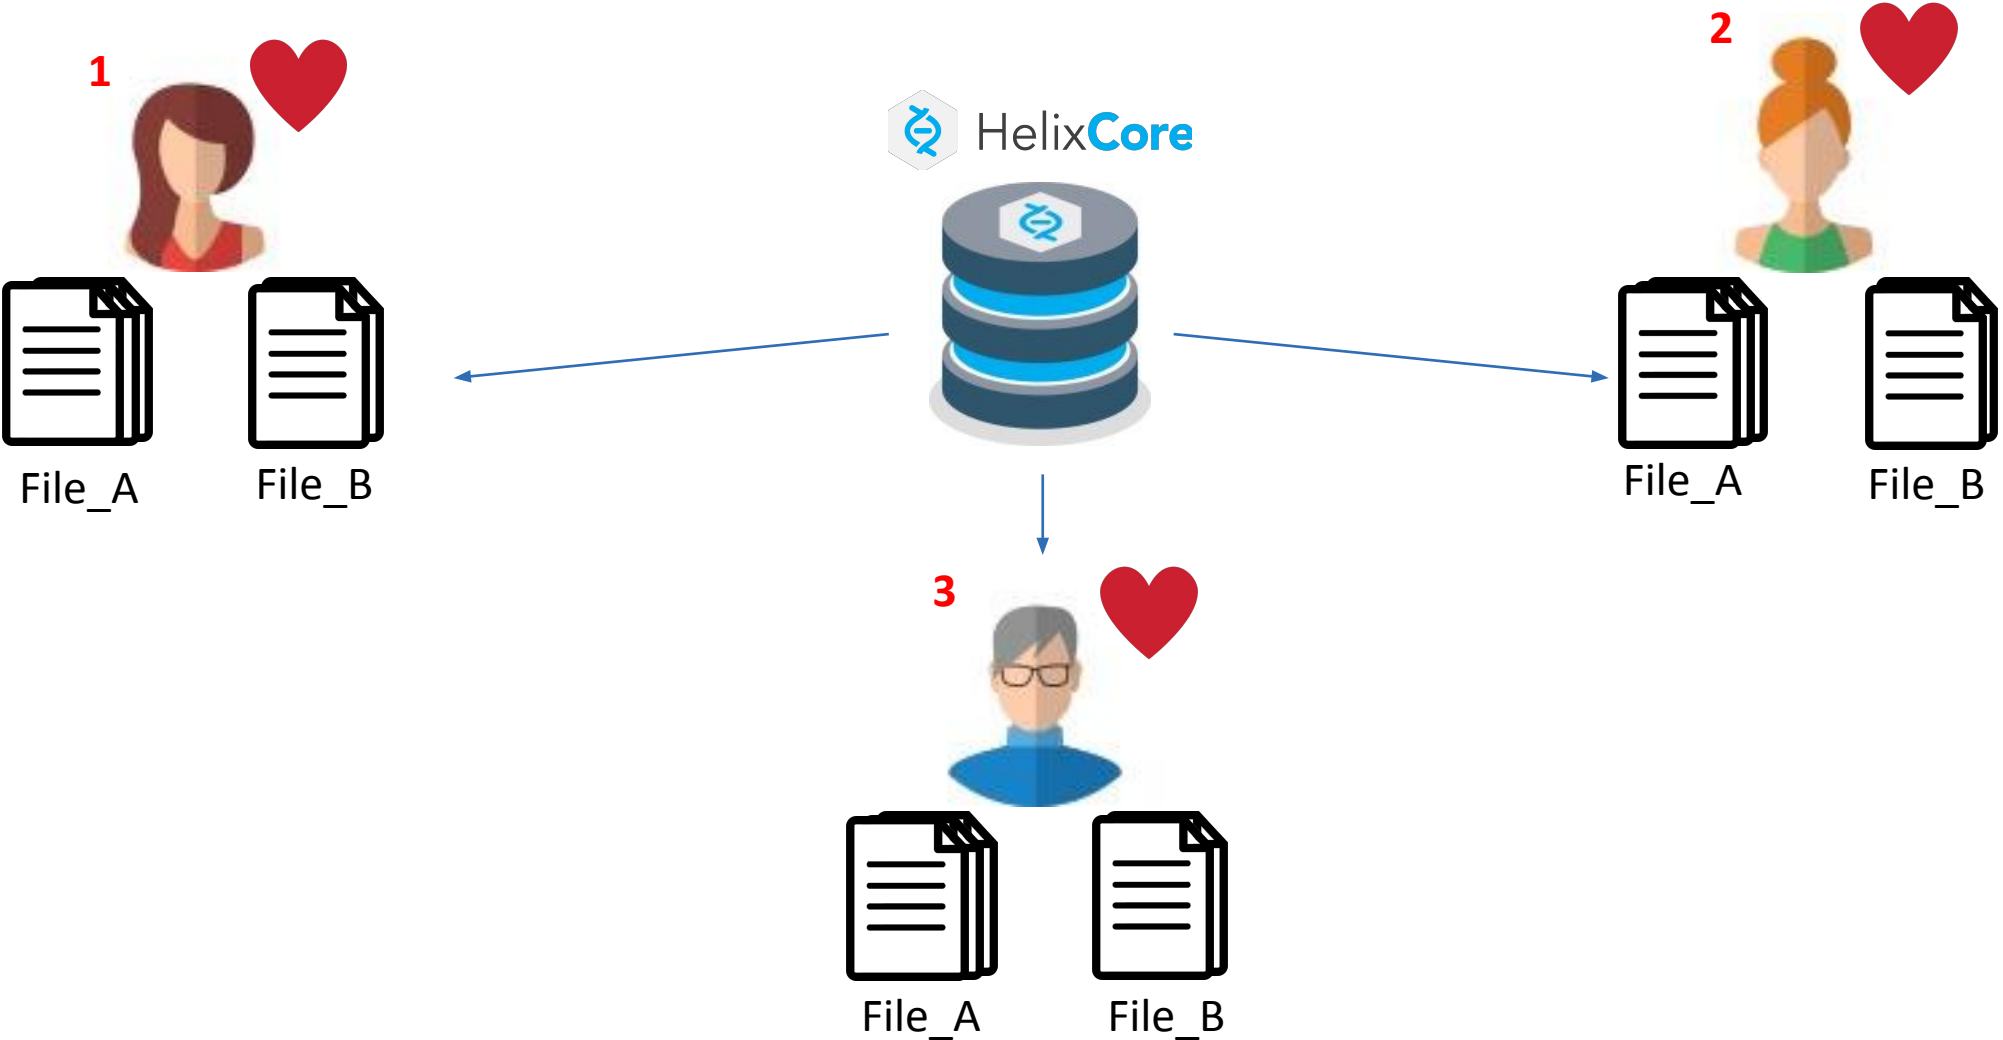

Better Data Management to Keep Virtual Productions on Time & on Budget

An Introduction to Perforce and Our Versioning & Collaboration Suite

A group of people in a meeting looking at a laptop screen. The image is dark blue and semi-transparent, with a white text box overlaid on the left side. The text box contains the title 'Version Control 101'.

Version Control 101

What Is Version Control?

Without Version Control

With Version Control

A group of people in a meeting, looking at a laptop screen. The image is overlaid with a dark blue filter. A blue-bordered box contains the text.

Where Does It Fit?
How Does It Help?

A group of people in a meeting, with a blue overlay containing text. The background is a dark blue-tinted photograph of several people gathered around a table, looking at a laptop. The text is white and set against a semi-transparent blue rectangular background.

Start new discussion

Project Level Access Control

The screenshot displays a project management interface with a grid of project cards. At the top, there are tabs for "38 Studios", "Bizarre Creations", and "vk-test". Below the tabs, there are navigation options: "My projects" (underlined) and "All projects". On the right, there is a "Most recent" dropdown menu, a search bar labeled "Search for project", and a blue "+" button.