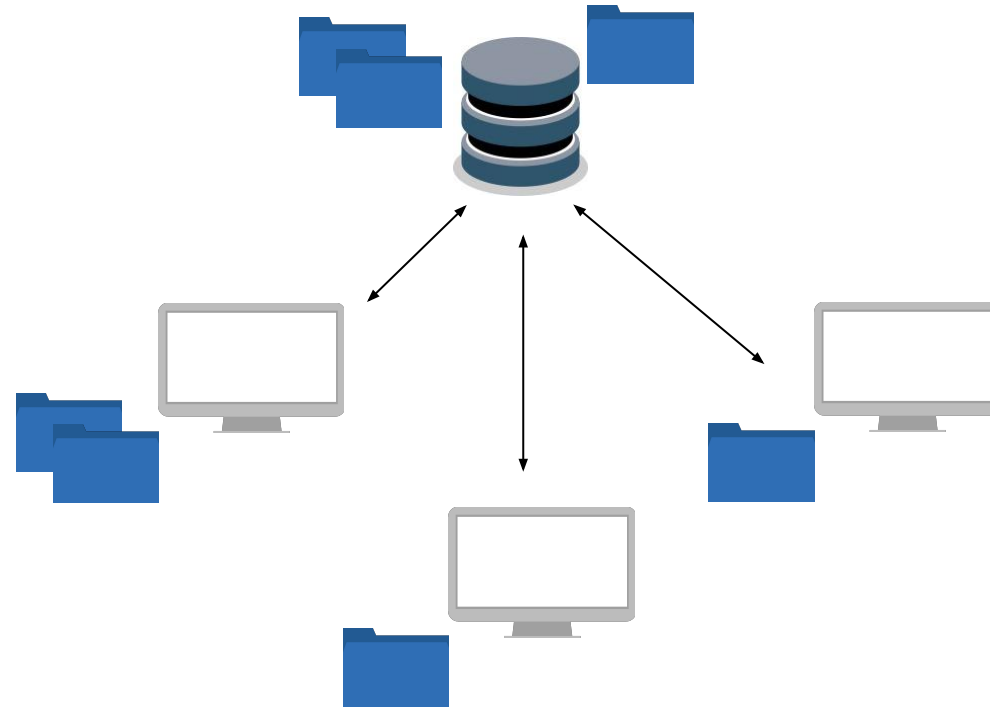

Better Data Management to Keep Virtual Productions on Time & on Budget

An Introduction to Perforce and Our Versioning & Collaboration Suite

A group of people in a meeting looking at a laptop screen. The image is dark blue and semi-transparent, with a white text box overlaid on the left side. The text box contains the title 'Version Control 101'.

Version Control 101

What Is Version Control?

Without Version Control

With Version Control

A group of people in a meeting, looking at a laptop screen. The image is overlaid with a dark blue filter. A blue-bordered box contains the text.

Start new discussion

Project Level Access Control

The screenshot displays a project management interface with a grid of project cards. At the top, there are tabs for "38 Studios", "Bizarre Creations", and "vk-test". Below the tabs, there are navigation options: "My projects" (underlined) and "All projects". On the right, there is a "Most recent" dropdown menu, a search bar labeled "Search for project", and a blue "+" button.